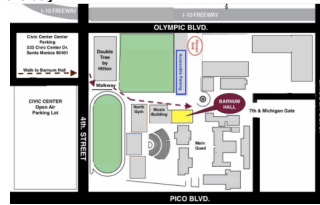

Mandatory Dress Rehearsal
Wednesday, June 7th, 2023
Barnum Hall Santa Monica High School

Arrive **IN COSTUME** with hair and makeup done. **DO NOT BE LATE!** We will take dances as soon as the entire group is present, and then you will be dismissed, so please make an effort to show up early.
 We will also have our professional photographer at the dress rehearsal and you will be free to take photos with her **BEFORE** your call time, or after your dancer is finished for the day.

***** Parking is off campus at The Civic Center. The Civic Center: 333 Civic Center Dr. From the parking lot you will follow the walkway on 4th St. next to the track. Please allow ample time to park and walk to the theater. You may drop off anyone needing additional assistance in front of the theater, but dancers may NOT be dropped off alone. For drop offs please use the Olympic gate just east of 4th*****